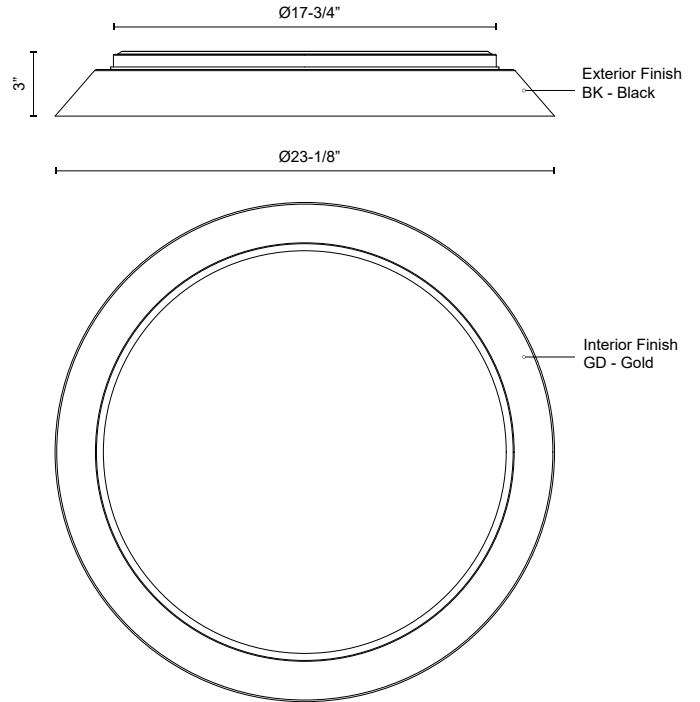

JASPER
FM43423-5CCT
FLUSH MOUNT

PROJECT

SPECIFICATION DETAILS

Fixture Dimensions	D23-1/8" x H3"
Light Source	AC LED Module
Wattage	42W
Total Lumens	3565lm
Delivered Lumens	2555lm
Voltage	120V
Color Temperature	Selectable CCT 2700K/3000K/3500K/4000K/5000K
CRI (Ra)	90CRI
LED Rated Life	50,000 hours
Dimming	100% - 10%, ELV Dimmer (Not Included)
Diffuser Details	Frosted acrylic diffuser
Location	Dry
Mounting Style	All Orientation; Ceiling and Wall;
CEC Title 24 JA8	Yes, JA8-2022
Paint Finish	BK01; WH01;

* For custom options, consult factory for details.

* For warranty information, please visit www.kuzcolighting.com/warranty

DESCRIPTION

Designed to be decorative in any space, the oversized metallic frames, available in black and gold, add artistic flair to its sleek design.

KUZCO

CANADA: 19054 28TH AVENUE - SURREY, BC V3Z 6M3
USA: 3035 E. LONE MOUNTAIN ROAD - LAS VEGAS, NV 89081

WWW.KUZCOLIGHTING.COM

© 2021 KUZCO LIGHTING. ALL RIGHTS RESERVED.

COMMENT